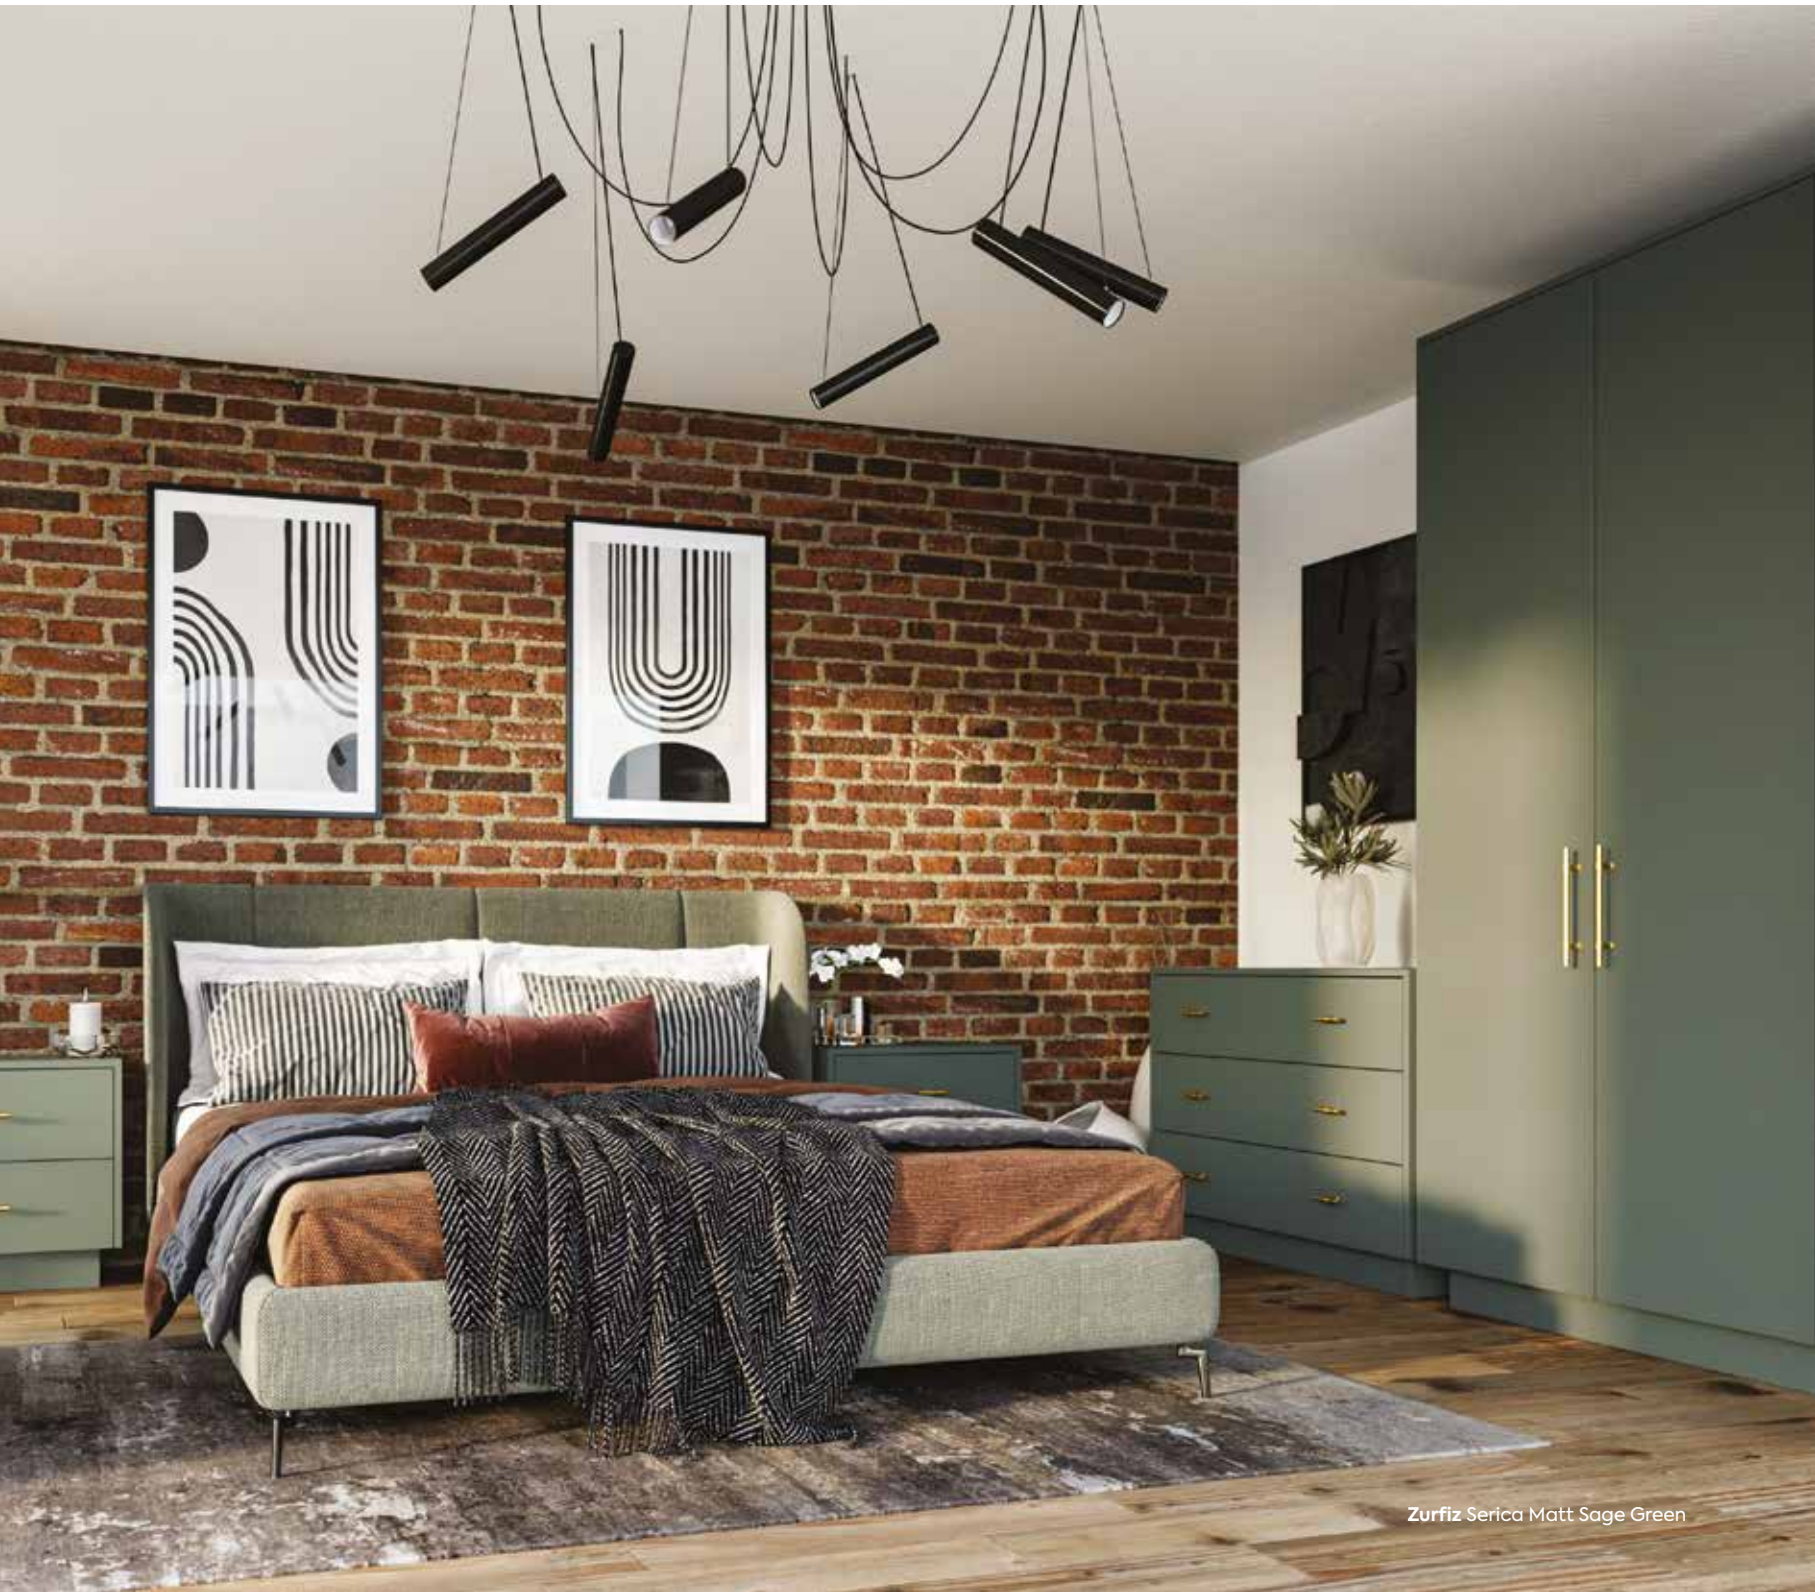

Zurfiz Serica Matt Sage Green